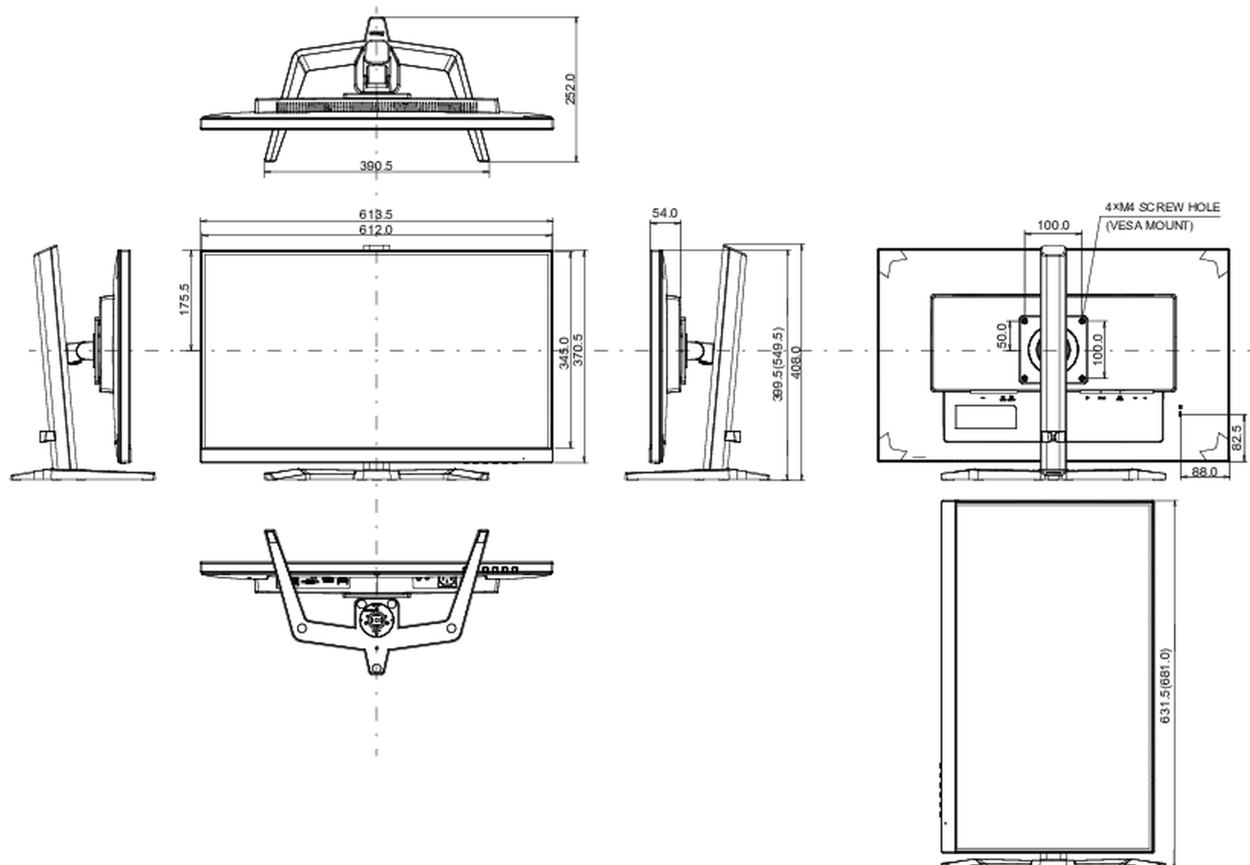

Cable management system

yes

05 ACCESSORIES INCLUDED

Cables

power, USB, HDMI

Other

quick start guide, safety guide

06 POWER MANAGEMENT

Power supply unit

internal

Power supply

AC 100 - 240V, 50/60Hz

Power usage

19W typical, 0.5W stand by, 0.3W off mode

07 SUSTAINABILITY

Regulations

CE, TÜV-GS, EAC, RoHS support, ErP, WEEE, REACH, UKCA

Energy efficiency class (Regulation (EU) 2017/1369)

E

REACH SVHC

above 0.1%: Lead

08 DIMENSIONS / WEIGHT

Product dimensions W x H x D

613.5 x 399.5 (549.5) x 252mm

Box dimensions W x H x D

692 x 454 x 170mm

Weight (without box)

6.4kg

Weight (with box)

8.4kg

EAN code

4948570121984